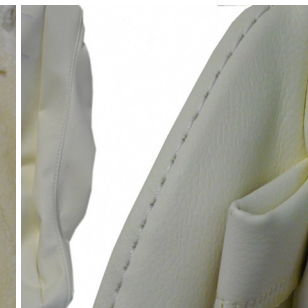

Babysells will be delivered with the cover assembled and the belt is in a small bag in the box.

AIRPOP SHELL WHITE

Our babyshell consists of EPS (Polystyrene). Environmental friendly produced and 7x recyclable after you are done. Airpop is the tradename.

www.airpop.com

AIRPOP SHELL GREY

Our babyshell consists of EPS (Polystyrene). Environmental friendly produced and 7x recyclable after you are done. Airpop is the tradename.

Also in grey shell.

COVER "baby" SHEEP

- . 75% cotton cover.
 - . Droprepellent
 - . Babysoft (sheep)
 - . perspiration well absorbed?
- . In beige colour

COVER "sofa" LEATHER

- . Imitation leather for babies
- . Waterproof
- . Maintenance free
- . Design cover with double stitches

COVER 4 seasons

- . Tradename: spacer mesh
- . Synthetics
- . Droprepellent
- . Quick dry
- . Easy Maintenance.
- . Available as comfort model colour black